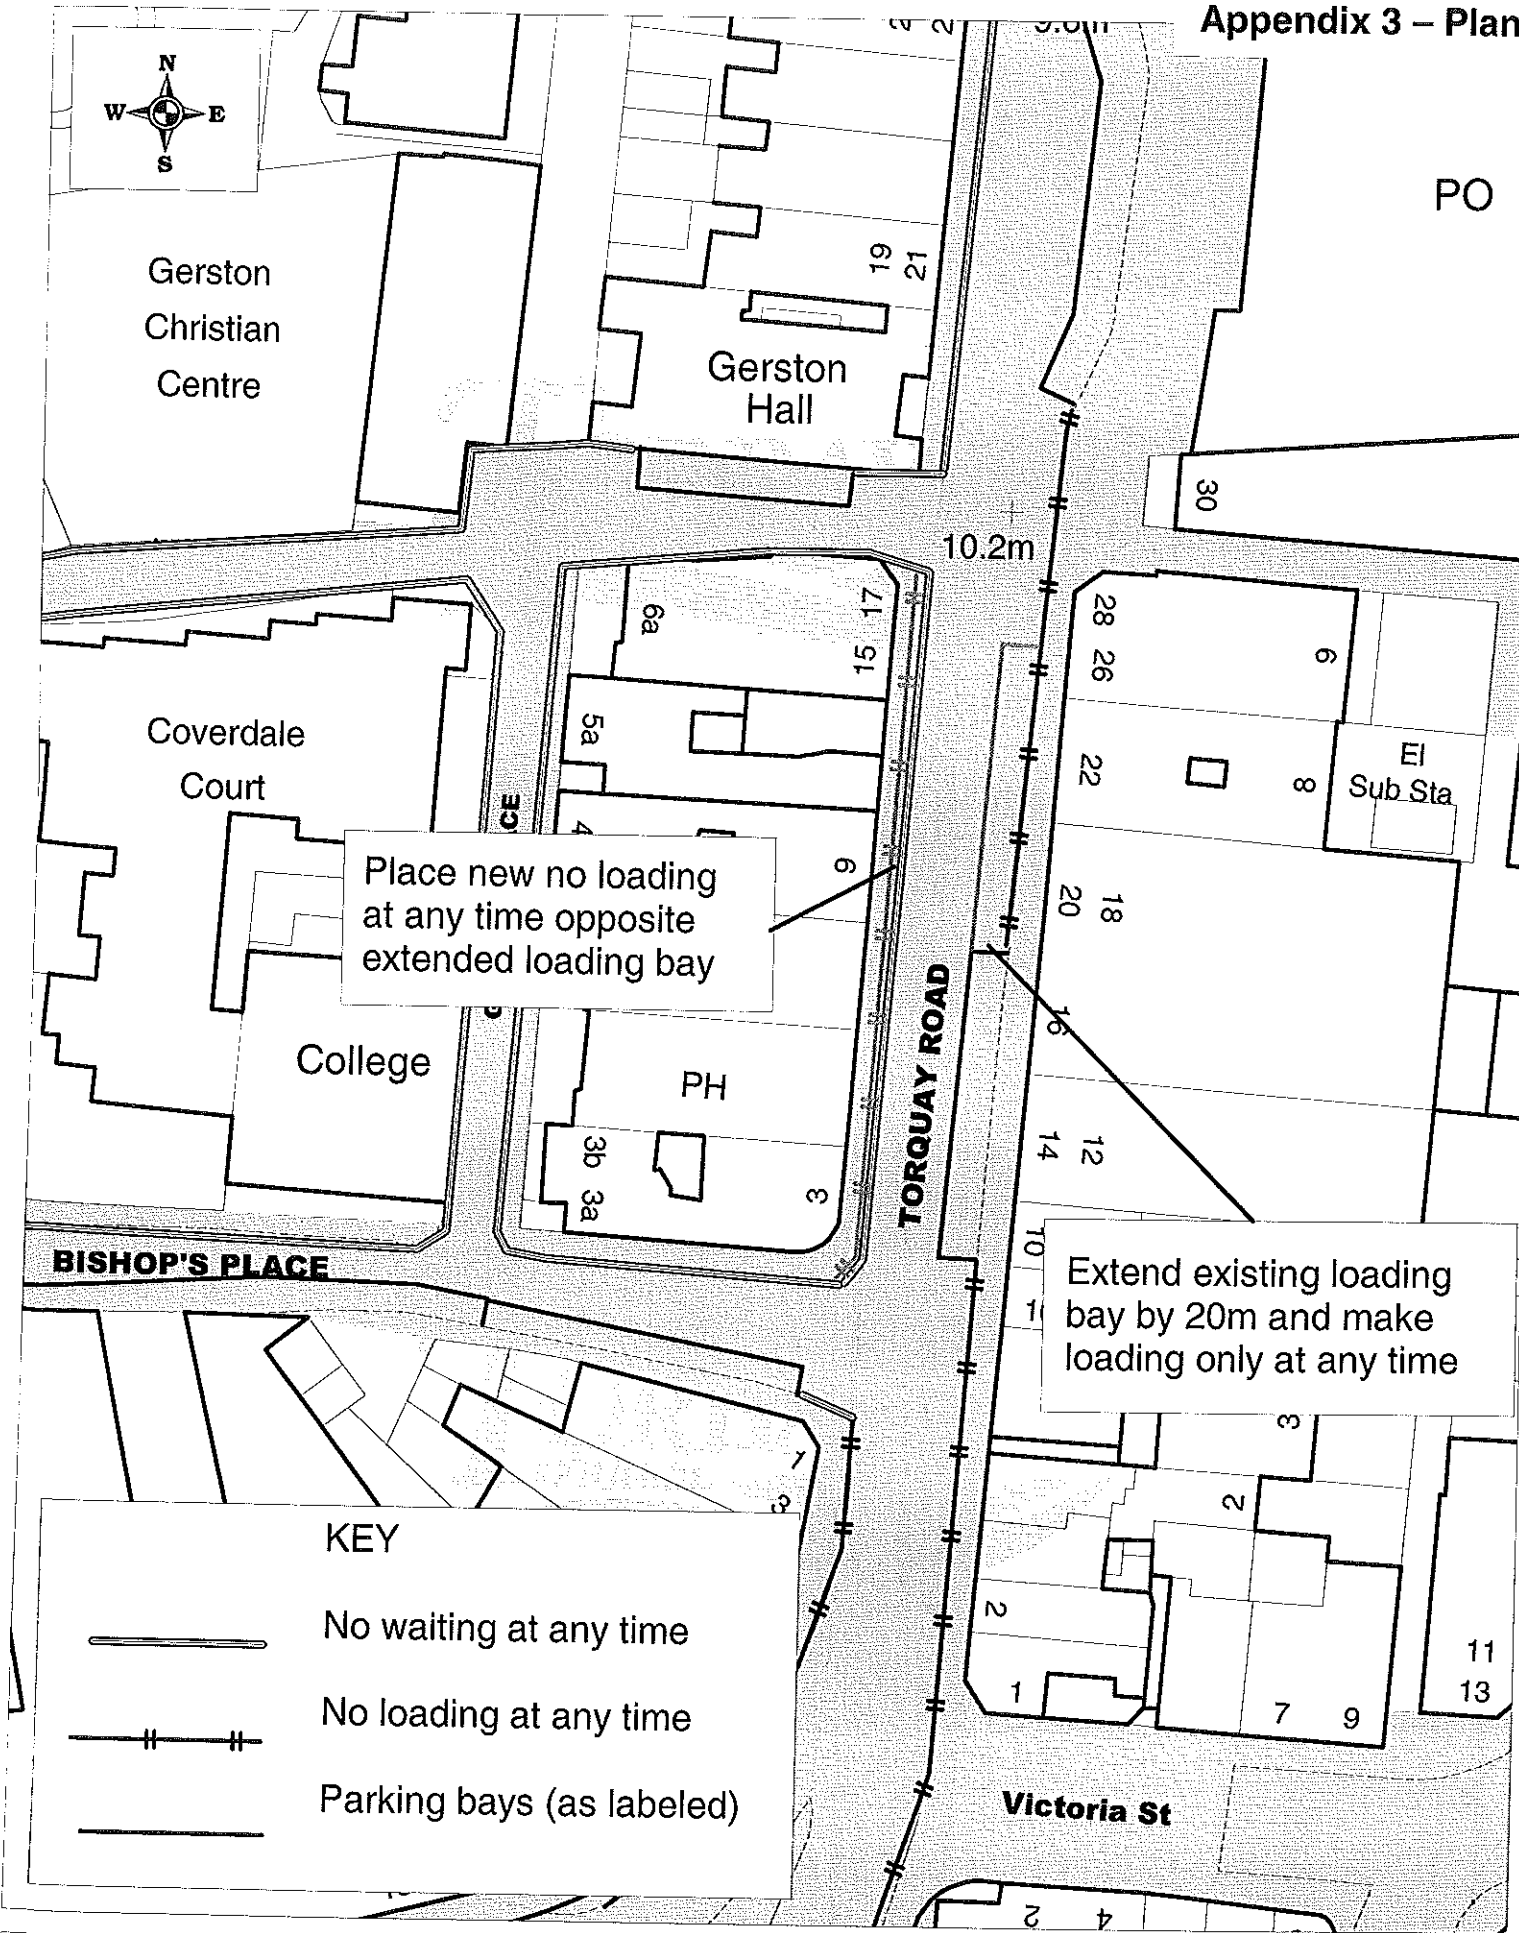

Motorcycle bay- Church Street
Paignton

1:500 Scale

Reproduced from the Ordnance Survey mapping with the permission of the Controller of HMSO. (c) Crown Copyright. Unauthorised reproduction infringes crown copyright and may lead to prosecution or civil proceedings. Torbay Council LA079782

KEY

- No loading at any time
- No waiting at any time
- Parking Bays (as labeled)

Taxi Rank - Hyde Road
Paignton

1:500 Scale

Reproduced from the Ordnance Survey mapping with the permission of the Controller of HMSO. (c) Crown Copyright. Unauthorised reproduction infringes crown copyright and may lead to prosecution or civil proceedings. Torbay Council LA079782

1:500 scale

Loading bay/ loading ban
Torquay Road - Paignton