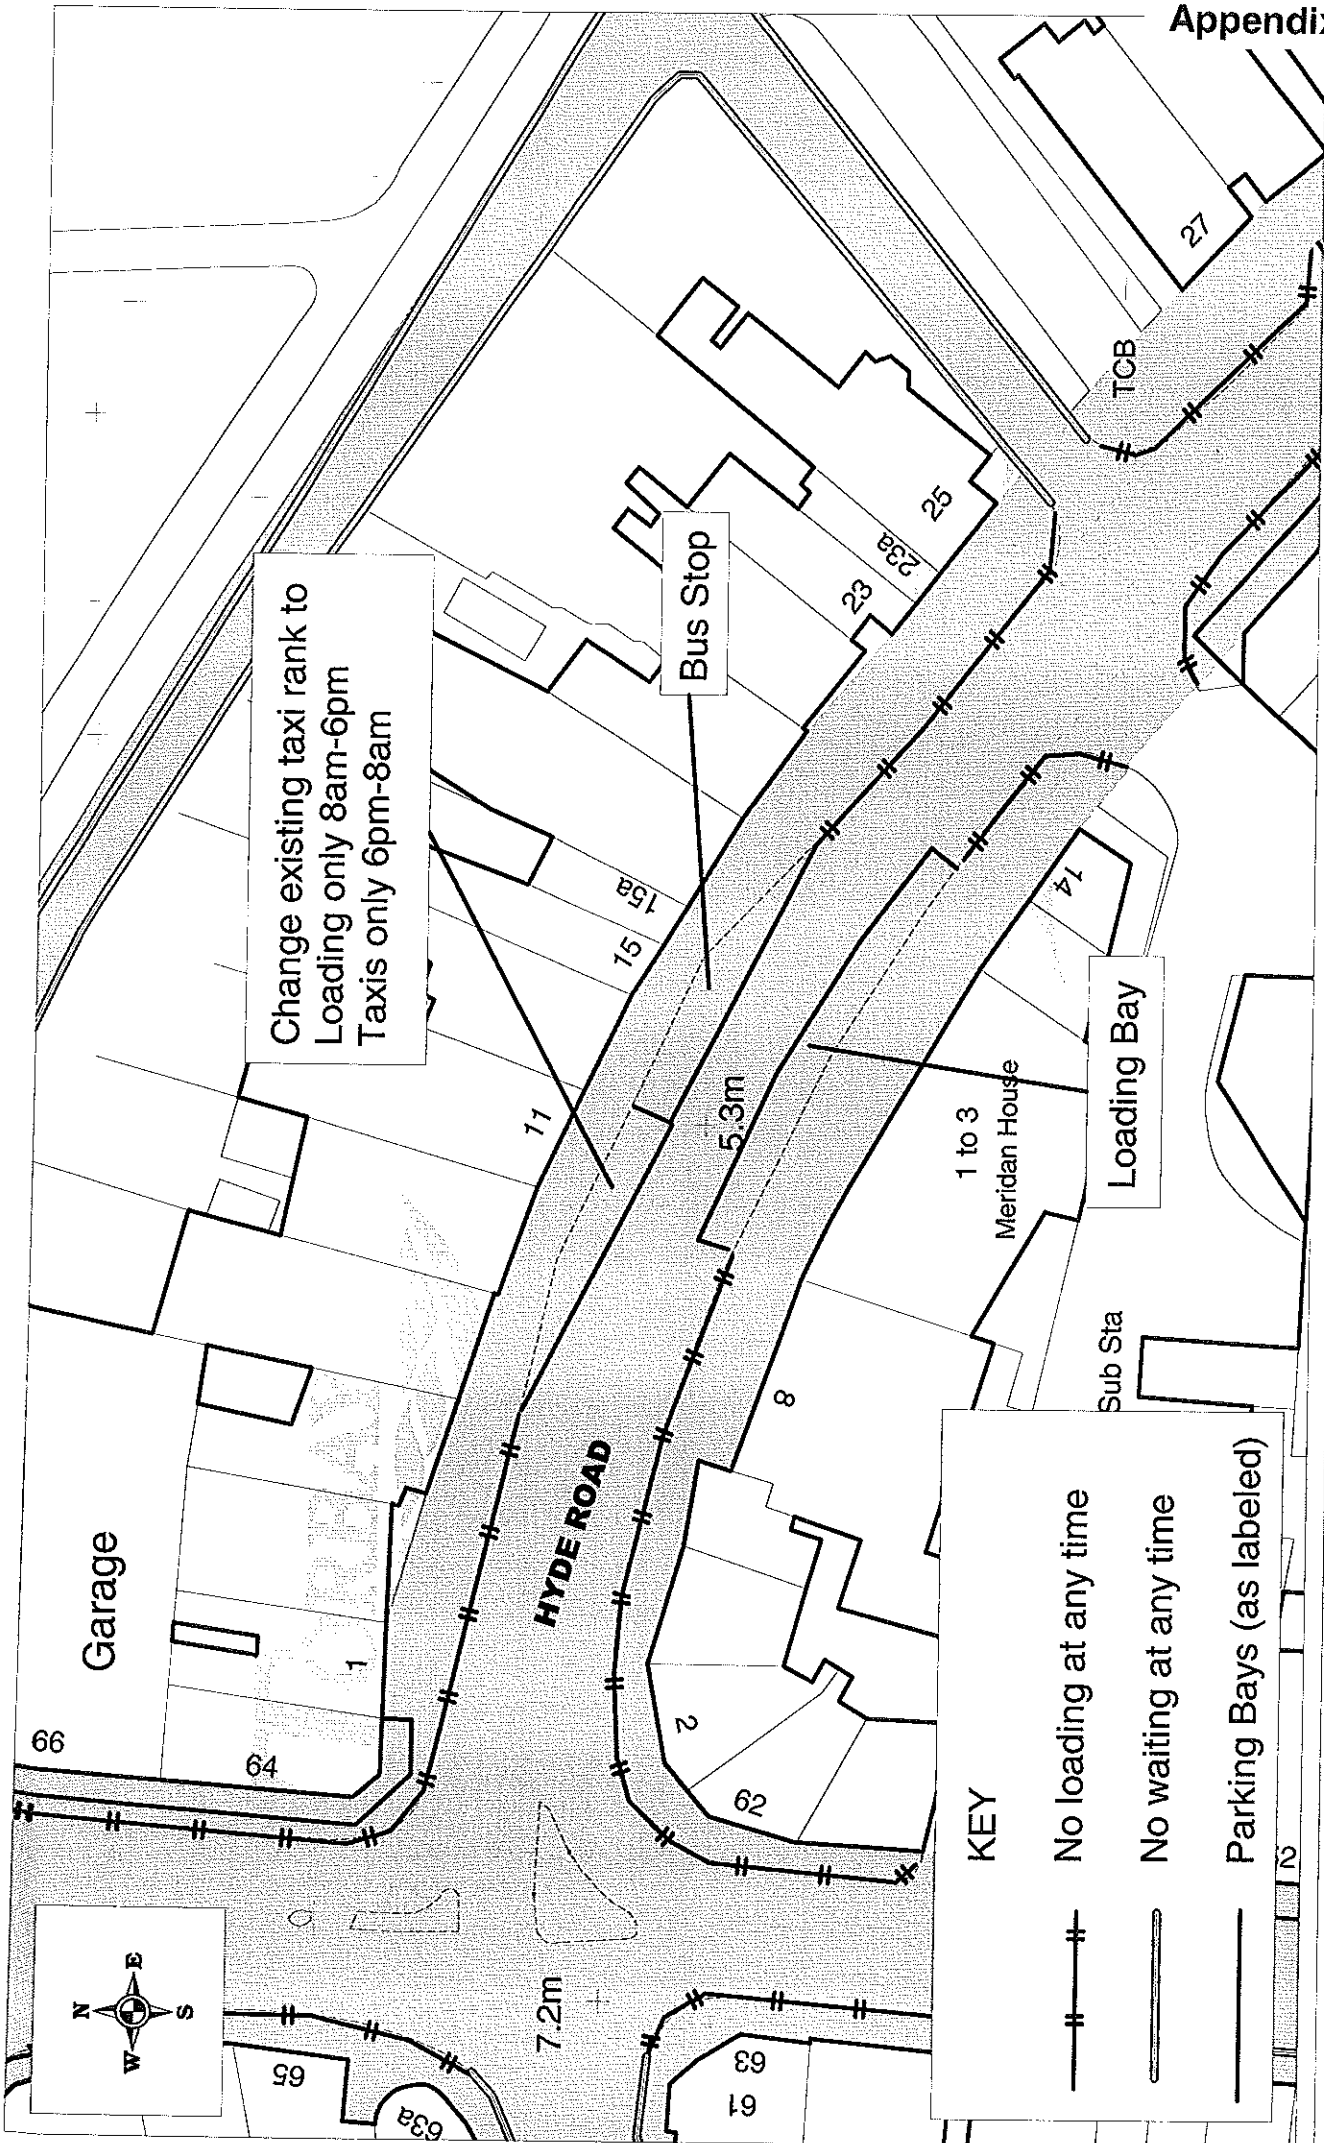

Motorcycle bay- Church Street
Paignton

1:500 Scale

Reproduced from the Ordnance Survey mapping with the permission of the Controller of HMSO. (c) Crown Copyright. Unauthorised reproduction infringes crown copyright and may lead to prosecution or civil proceedings. Torbay Council LA079782

KEY

- No loading at any time
- No waiting at any time
- Parking Bays (as labeled)

Taxi Rank - Hyde Road
Paignton

1:500 Scale

Reproduced from the Ordnance Survey mapping with the permission of the Controller of HMSO. (c) Crown Copyright. Unauthorised reproduction infringes crown copyright and may lead to prosecution or civil proceedings. Torbay Council LA079782

1:500 scale

Loading bay/ loading ban
Torquay Road - Paignton